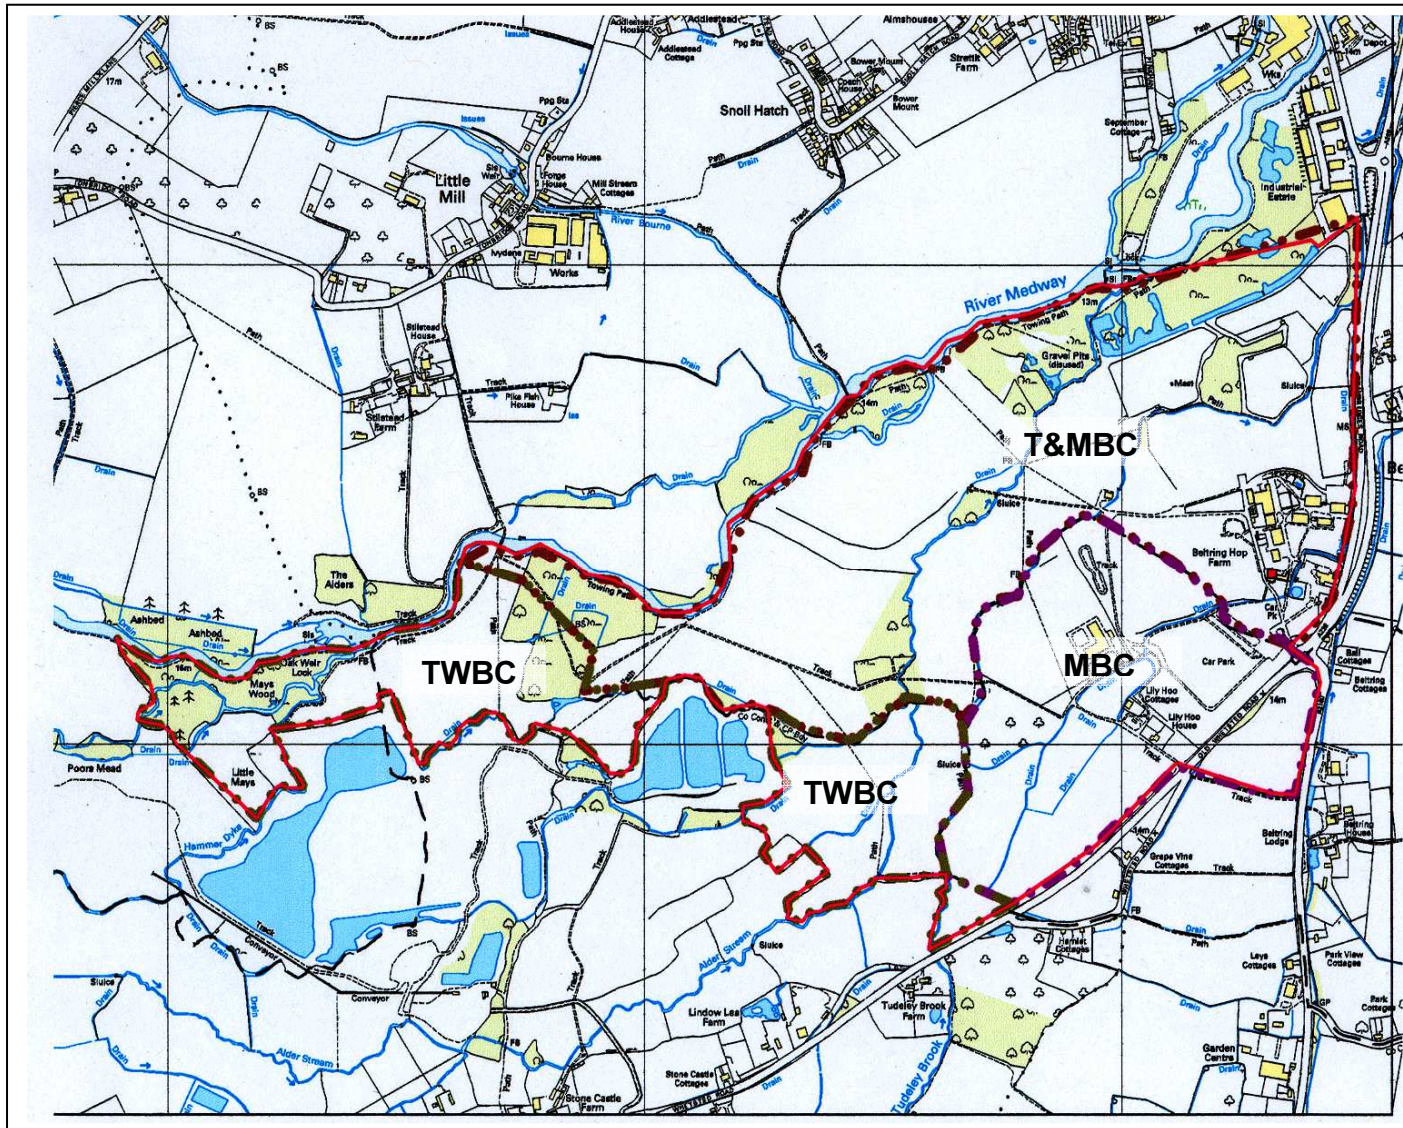

Administrative boundaries at Hop Farm

KEY

- - - Boundary of Hop Farm Country Park
- - - Boundary of Tonbridge and Malling BC (T&MBC)
- - - Boundary of Maidstone BC (MBC)
- - - Boundary of Tunbridge Wells BC (TWBC)

Tonbridge and Malling Borough Council

Environmental Health and Housing Services

SLA 100023300

Date 15 August 2008

Scale N.T.S